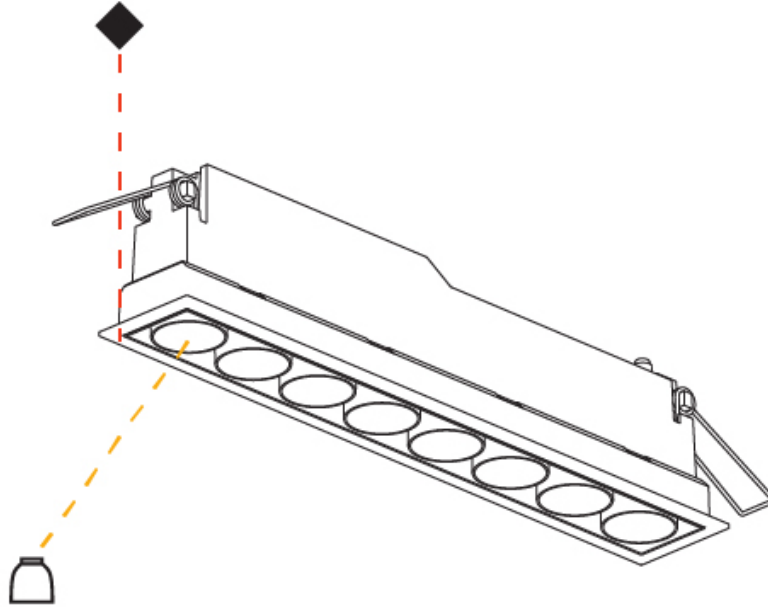

MAGIQ 8 CELL MICRO-DOT RECESSED

A35787-

PROJECT

TYPE

SPECIFIER

QUANTITY

DATE

A