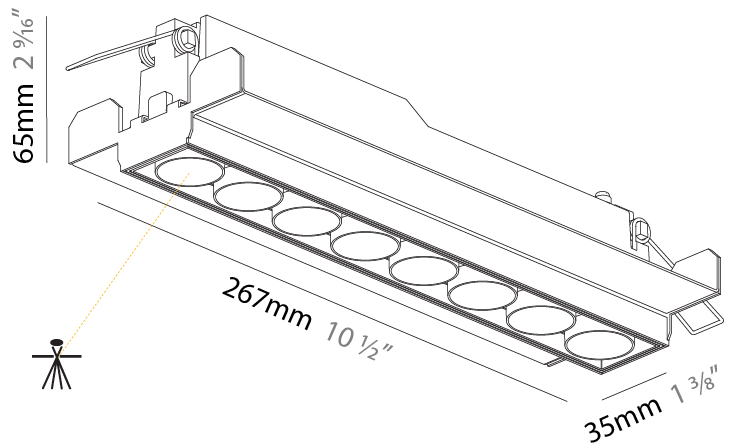

GENERAL

Series: Magiq Micro Dot
Subseries: Magiq 8 Cell Micro-Dot
Brand: Prolicht
Division: Architectural
Mounting Type: Trimless
Mounting Location: Ceiling
Subcategory: Downlight

PHYSICAL

Shape: Rectangle
Length (mm): 267
Length (in): 10 1/2
Width (mm): 35
Width (in): 1 3/8
Height (mm): 64
Height (in): 2 1/2
Ceiling Thickness (mm): 12.5
Ceiling Thickness (in): 1/2
Min. Recessing Depth (mm): 100
Min. Recessing Depth (in): 3 15/16
Light Distribution: Downlight
Weight (kg): 0.737
Weight (lbs): 1.61
Fixture Material: Aluminum Die Cast
Cut-out Measurements: 272mm / 10 11/16" x 42mm / 1 5/8"
Upon Request: Unique Ceiling Thickness

ELECTRICAL

Lamp Type: LED (Zhaga Standard)
Input Wattage (W): 30.2
Total Output Wattage (W): 25.9
Dimming: Tri-Mode (Non-Dimming and Phase Dimming (120Vac only) and 0-10V Dimming)
Driver Included: No
Driver Location: Remote
Driver Type: Constant Current - Universal
Driver Class: Class 2
Input Voltage (V): 120 - 277
Constant Current (MA): 1050

LED

Number of LEDs: 8
Color Temperature (°K): 2700 / 3000 / 3500 / 4000
Max. Delivered Lumen (lm): 1281 / 1388 / 1412 / 1441
Nominal Lumen (lm): 1761 / 1908 / 1941 / 1980
CRI: >90 CRI
Lamp Life (hrs): 50000
Upon Request: Special Color Temperature

OPTICAL

Optic°: 21 / 38
Upon Request: Special Beam Angles

RATINGS AND CERTIFICATIONS

Certified By: CSA Certified to UL and CSA Standards
IP rating: IP44